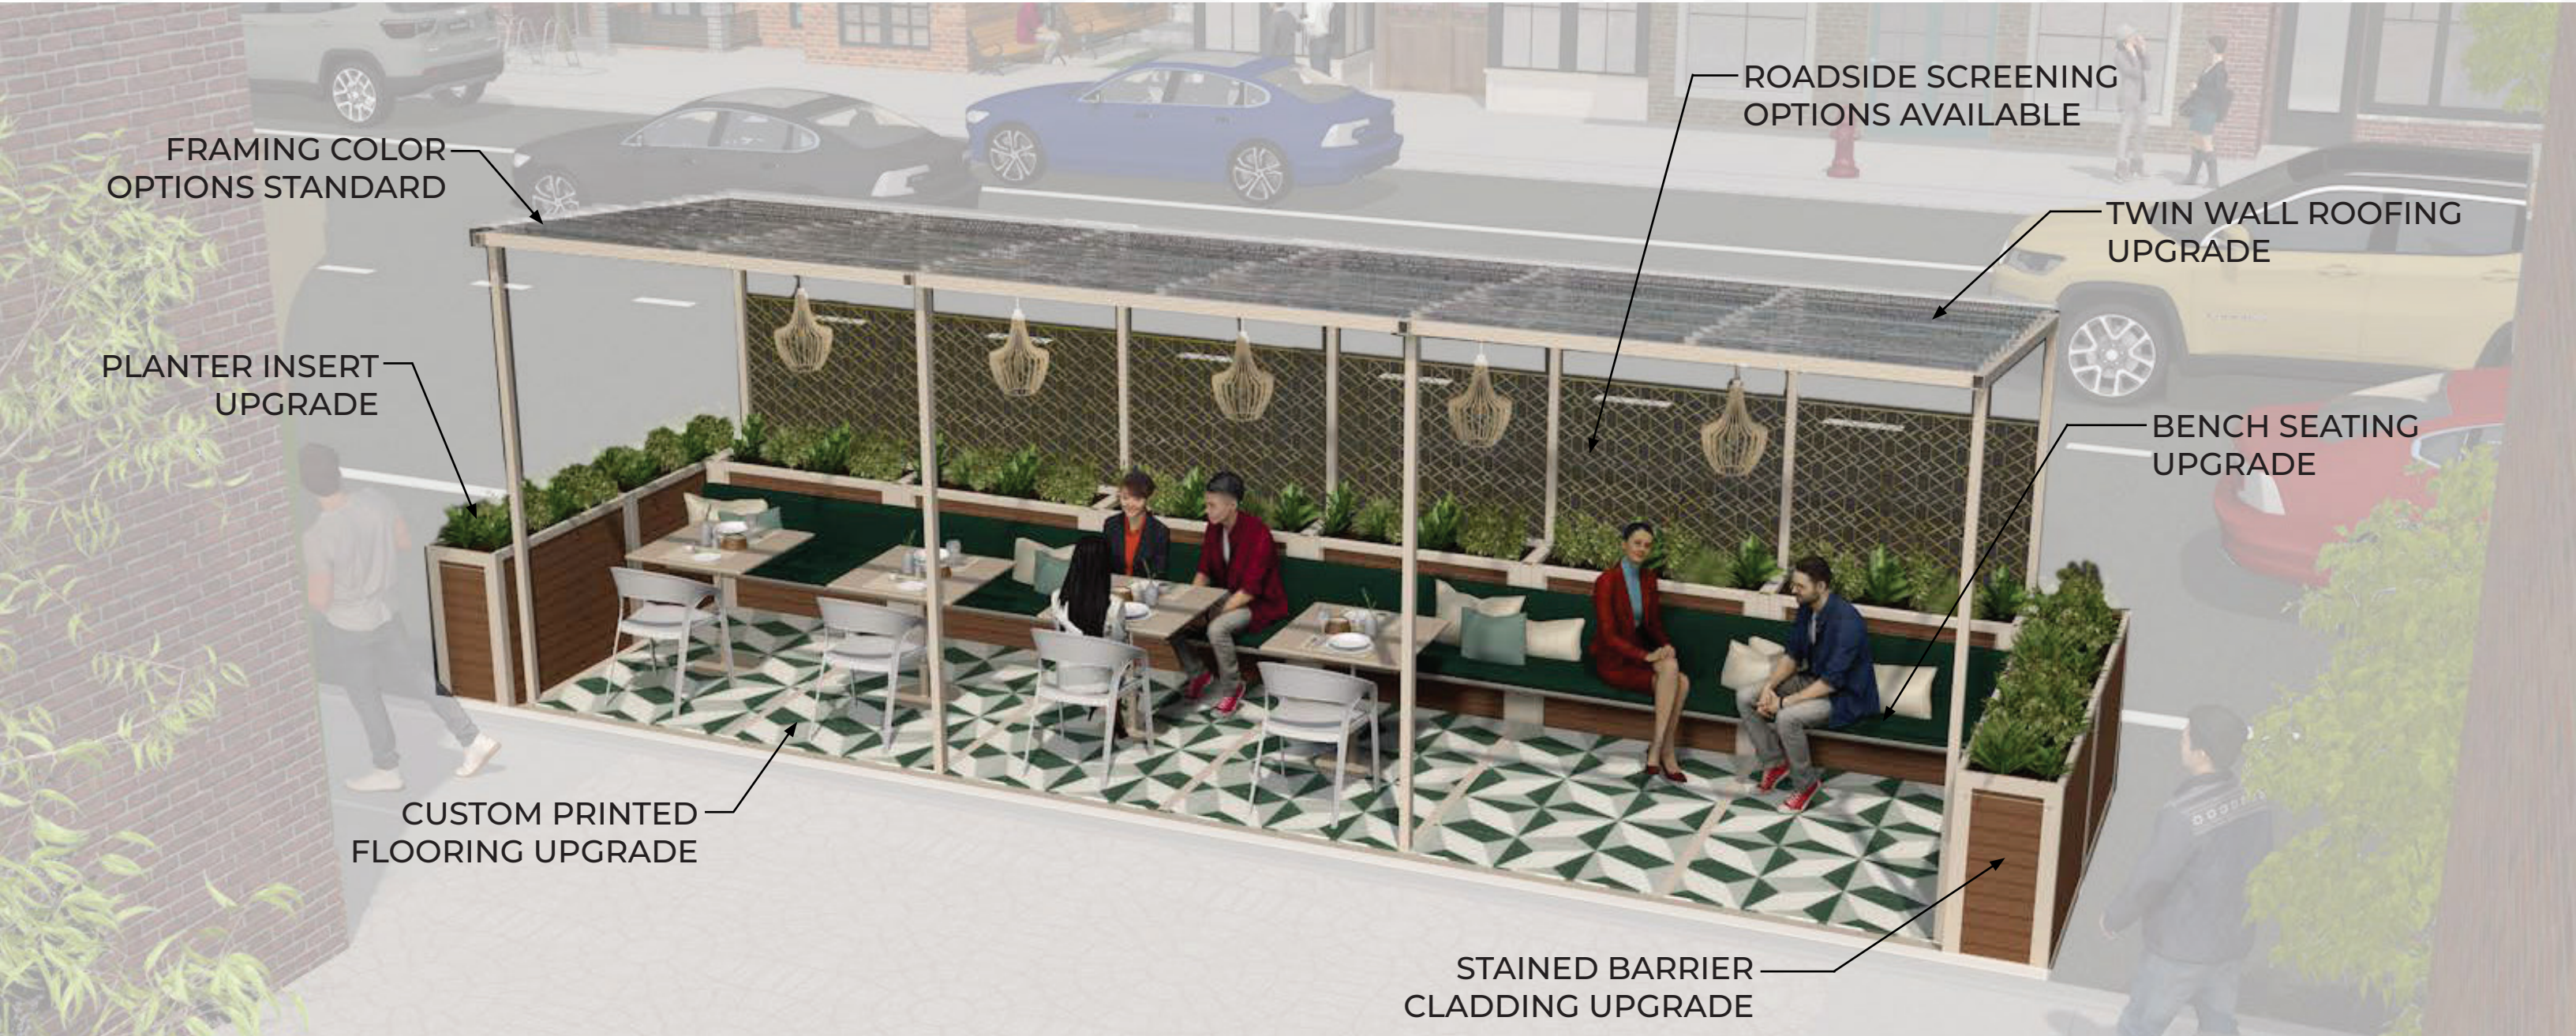

DESIGN FEATURES

FRAMING COLOR
OPTIONS STANDARD

PLANTER INSERT
UPGRADE

CUSTOM PRINTED
FLOORING UPGRADE

ROADSIDE SCREENING
OPTIONS AVAILABLE

TWIN WALL ROOFING
UPGRADE

BENCH SEATING
UPGRADE

STAINED BARRIER
CLADDING UPGRADE