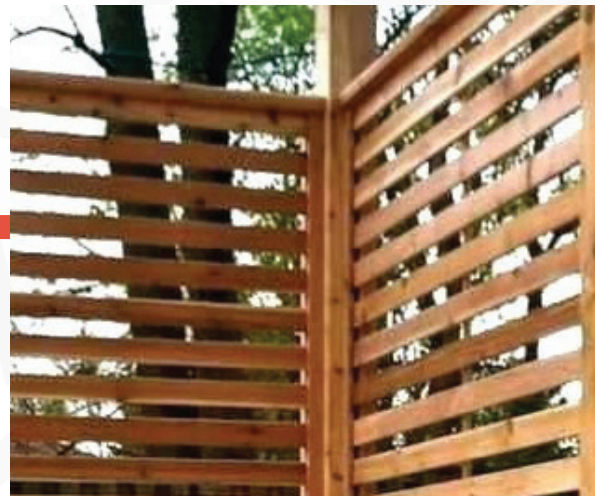

SCREENING

A desirable compliment to any dining structure, screening along the road-facing side adds visual appeal, reduces street noise, and increases patron privacy while still allowing for air circulation. An optional upgrade you can include from day one or add in the future, screening is a great way to add personality to your outdoor presence.

$

WOODEN SLAT SYSTEM