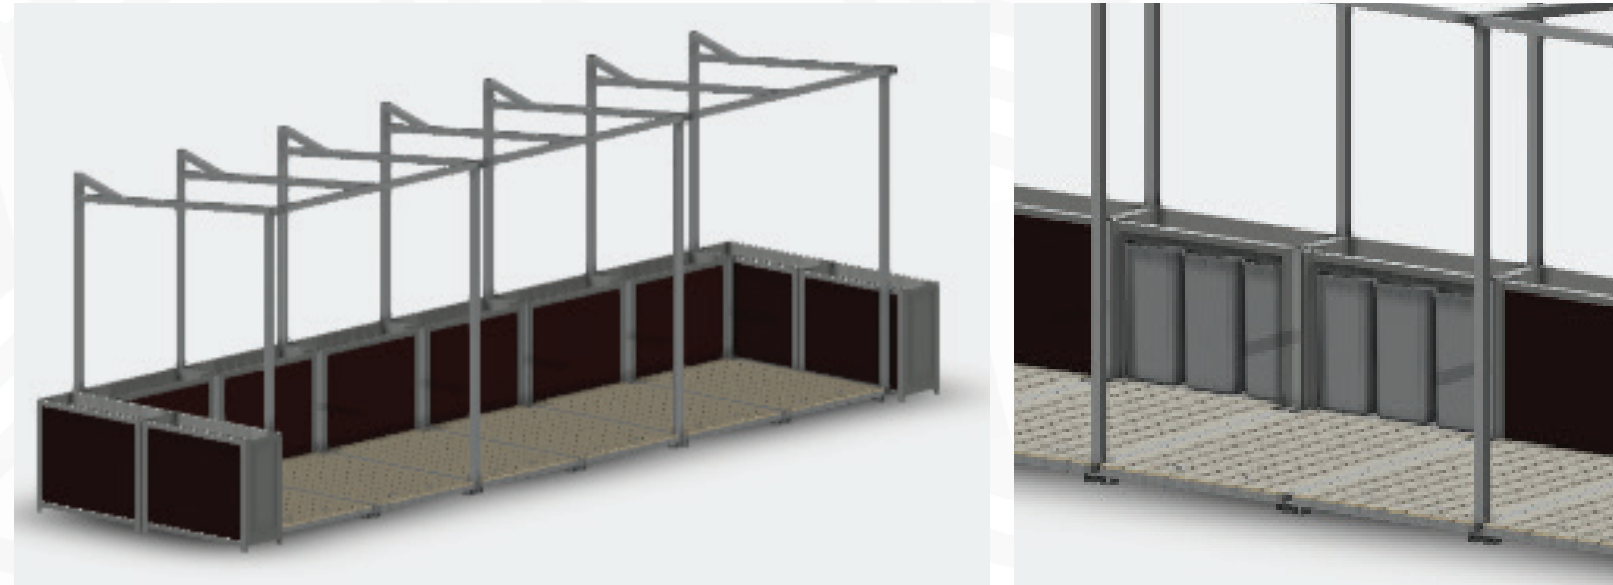

**MAINTENANCE**

**OFF SEASON STORAGE**

**Dining Structures NYC is a service provided by the construction professionals at ShowFab.**

Operating in the specialty fabrication space since 1986, ShowFab has all the experience and resources in house to provide your business with a cost-effective, fully compliant outdoor dining solution. Operating out of our state-of-the-art 100,000 square foot facility conveniently located in Fairfield, NJ, we're ready to help you at every step of the way.

# STRUCTURE BASICS

STEEL TUBE  
STRUCTURAL FRAMING

CONCEALED  
WATER BALLAST

PALLETIZED FLOORING

MODULAR DESIGN

ADJUSTABLE FOOTINGS

DROP IN BARRIER  
CLADDING