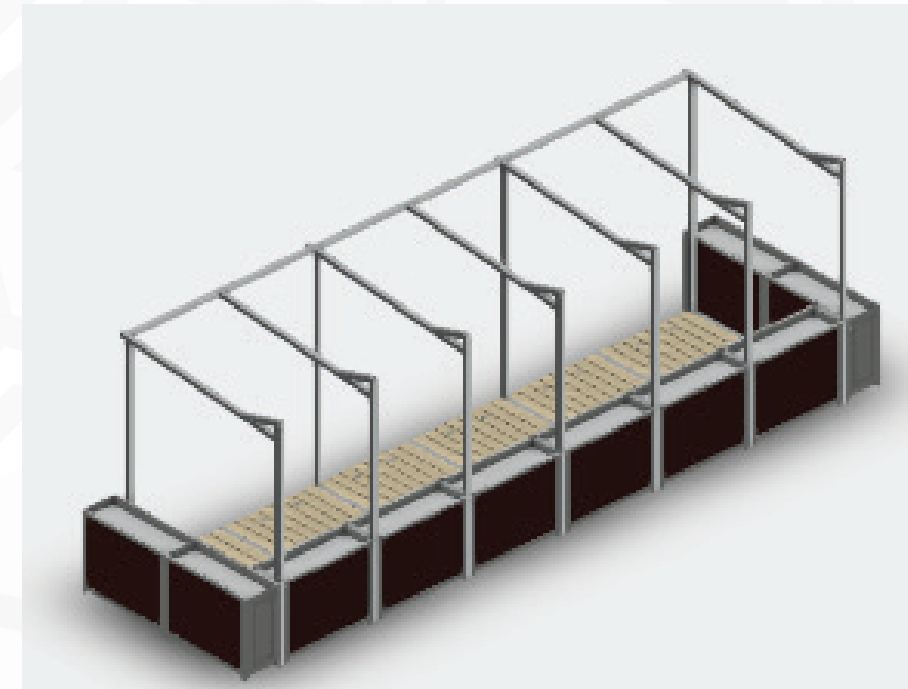

**MAINTENANCE**

**OFF SEASON STORAGE**

**Dining Structures NYC is a service provided by the construction professionals at ShowFab.**

Operating in the specialty fabrication space since 1986, ShowFab has all the experience and resources in house to provide your business with a cost-effective, fully compliant outdoor dining solution. Operating out of our state-of-the-art 100,000 square foot facility conveniently located in Fairfield, NJ, we're ready to help you at every step of the way.

# STRUCTURE BASICS

STEEL TUBE  
STRUCTURAL FRAMING

CONCEALED  
WATER BALLAST

PALLETIZED FLOORING

MODULAR DESIGN

ADJUSTABLE FOOTINGS

DROP IN BARRIER  
CLADDING