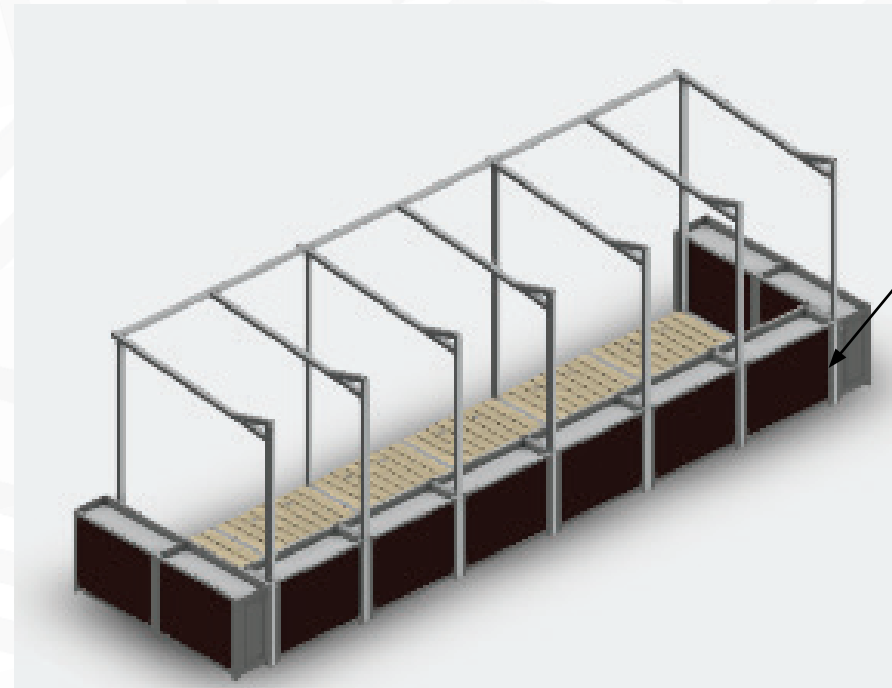

# STRUCTURE BASICS

STEEL TUBE  
STRUCTURAL FRAMING

CONCEALED  
WATER BALLAST

PALLETIZED FLOORING

MODULAR DESIGN

ADJUSTABLE FOOTINGS

DROP IN BARRIER  
CLADDING

# DESIGN FEATURES

STEEL TUBE STRUCTURAL  
FRAMING STANDARD

CUSTOM PRINTED BARRIER  
CLADDING UPGRADE

STRUCTURE EXTENSION  
UPGRADE

PALLETIZED TREX FLOORING  
STANDARD